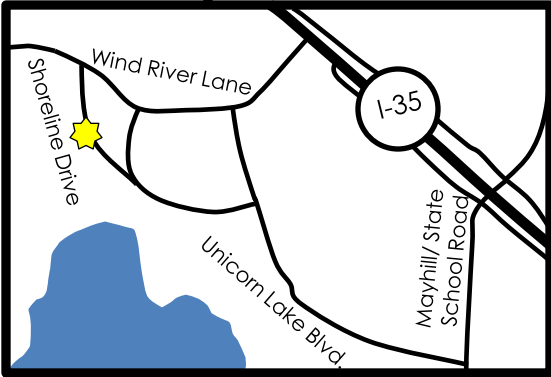

MAC LEGACY

2800 Shoreline Drive
 Denton, TX 76210
 800-213-4732

Refer to back side for
 written directions.

Directions to MAC Legacy

From Dallas:

- Take I-35 E North toward Denton
- Exit Mayhill/ State School Road (exit 462)
- Turn left onto State School Road
- Turn right onto Unicorn Lake Drive (after Sonic Drive-In)
- Follow Unicorn Lake Drive to the roundabout
- At the roundabout, turn left (toward Homewood Suites)
- At the second roundabout, continue straight onto Shoreline Drive
- **FMS is located at 2800 Shoreline Drive** (next door to Dogwood Retirement Home)

From Ft. Worth:

- Take I-35 W North toward Denton
- Exit 85A to merge onto I-35 E South toward Dallas
- Exit Mayhill/ State School Road (exit 462)
- Stay on service road and turn right onto Wind River Drive (before State School Road signal)
- Turn left onto Shoreline Drive
- **FMS is located at 2800 Shoreline Drive.**
It is in the second building on the right. (next door to Dogwood Retirement Home)

From Decatur:

- Take I-35 South to Denton
- Follow I-35 E and exit Mayhill/ State School Road (exit 462)
- Stay on service road and turn right onto Wind River Drive (before State School Road signal)
- Take your second left onto Shoreline Drive. (Across from Cinemark)
- FMS is located at 2800 Shoreline Drive. It is in the second building on the right. (next door to Dogwood Retirement Home)

See Reverse Side for Map.

Questions? Call 800.213.4732 · We look forward to seeing you!